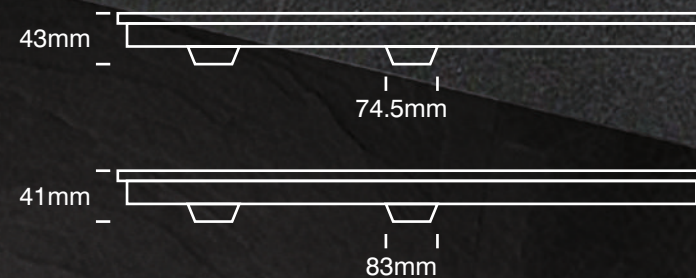

SS Anti Cockroach Trap
Usage: For Ultra Series
MRP: Rs. 520/-

BELKRO SHOWER CHANNEL PROFESSIONAL SERIES

AISI SS 304

BEL-CHR-TRAP02

SS Anti Cockroach Trap

Usage: For Professional Series

MRP: Rs. 520/-

BELKRO[®]