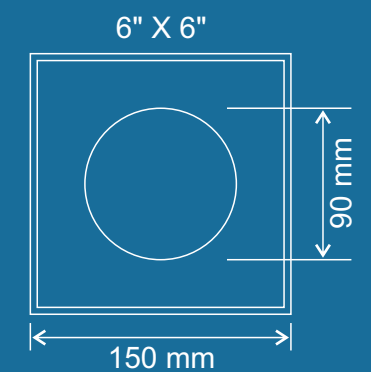

09

prime
GROUP