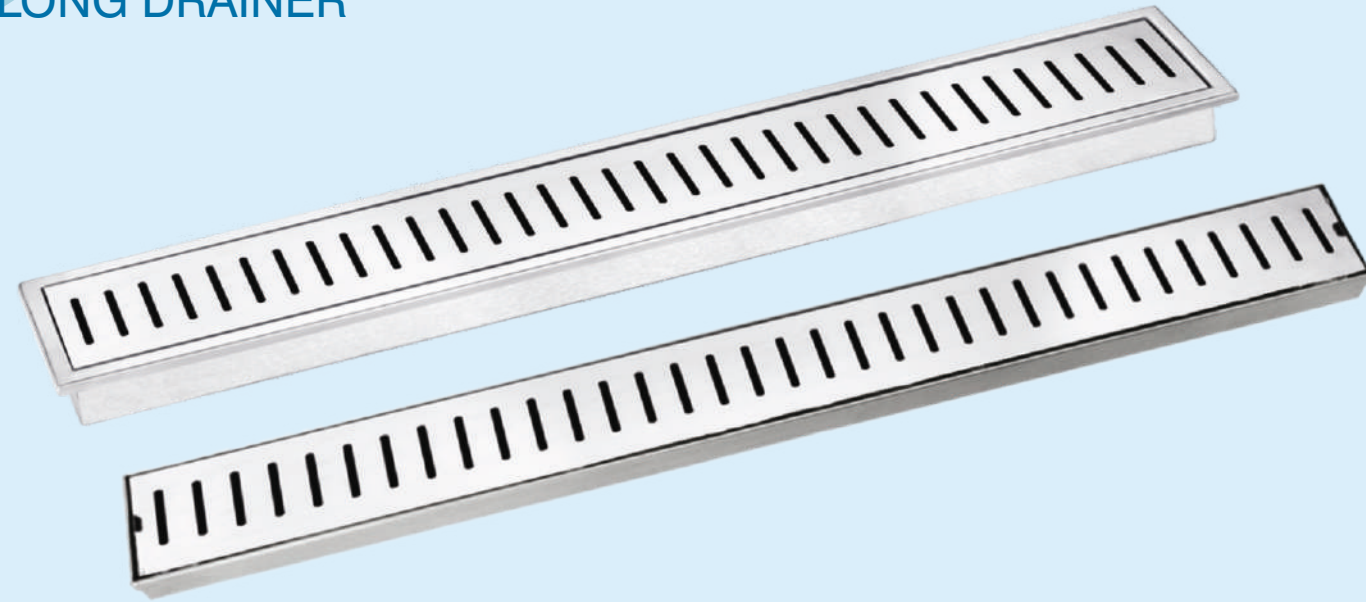

AVAILABLE IN 3 COLOURS

GOLD

ROSE GOLD

MATT BLACK

- All 2" & 3" width sizes with length are available without collar.
- All 4" width sizes with length are available in collar

prime
GROUP

**STAINLESS STEEL
AISI SS 304
LONG DRAINER**