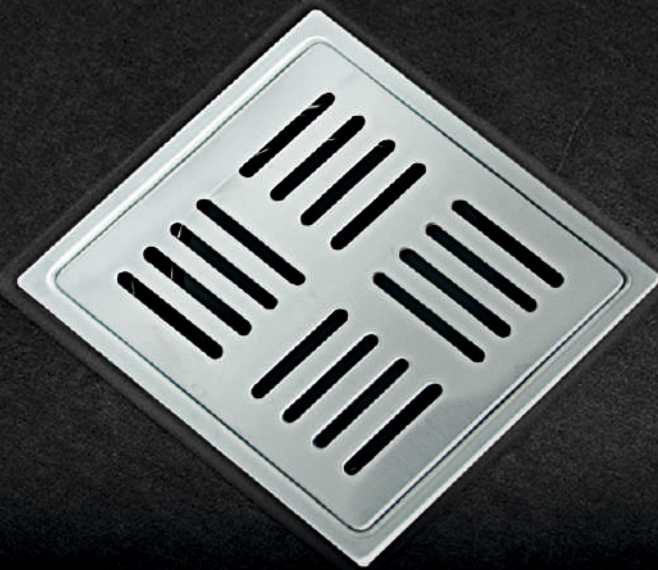

BELKRO BATHROOM GRATINGS ULTRA SERIES

AISI SS 304

BELKRO®