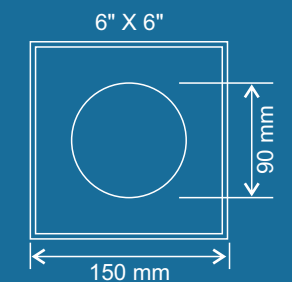

BEL-CHR-ULTRA042T

Ultra 042T Bathroom Grating size 6x6"
MRP: Rs. 900/-