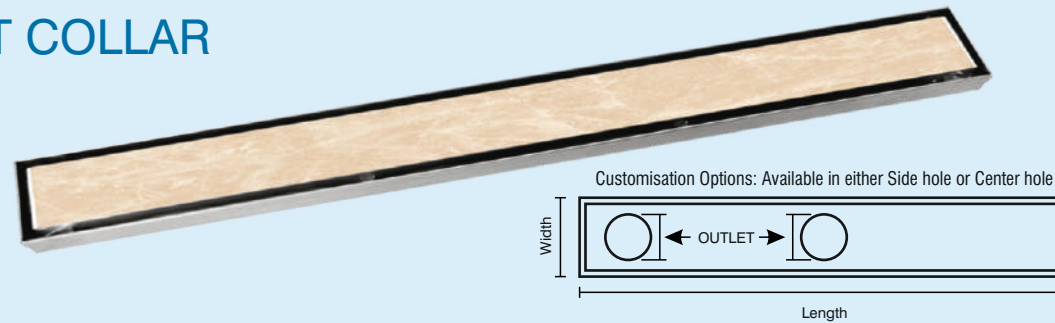

STAINLESS STEEL AISI SS 304
TILE INSERT REVERSIBLE
WITHOUT COLLAR

Item Code	Size (Inch)	Length (MM)	Width (MM)	Outlet (MM)	MRP
BEL-CHR-PRO601	2x12	300	50	73.5*35	3440/-
BEL-CHR-PRO602	2x18	450	50	73.5*35	4760/-
BEL-CHR-PRO603	2x24	600	50	73.5*35	6270/-
BEL-CHR-PRO604	2x32	800	50	73.5*35	8545/-
BEL-CHR-PRO605	2x36	900	50	73.5*35	9180/-
BEL-CHR-PRO609	3x12	300	75	73.5*35	3650/-
BEL-CHR-PRO610	3x18	450	75	73.5*35	4475/-
BEL-CHR-PRO611	3x24	600	75	73.5*35	6540/-
BEL-CHR-PRO612	3x32	800	75	73.5*35	8745/-
BEL-CHR-PRO613	3x36	900	75	73.5*35	9300/-
BEL-CHR-PRO617	4x12	300	100	64.5	3850/-
BEL-CHR-PRO618	4x18	450	100	64.5	5370/-
BEL-CHR-PRO619	4x24	600	100	64.5	6680/-
BEL-CHR-PRO620	4x32	800	100	64.5	8950/-
BEL-CHR-PRO621	4x36	900	100	64.5	9575/-