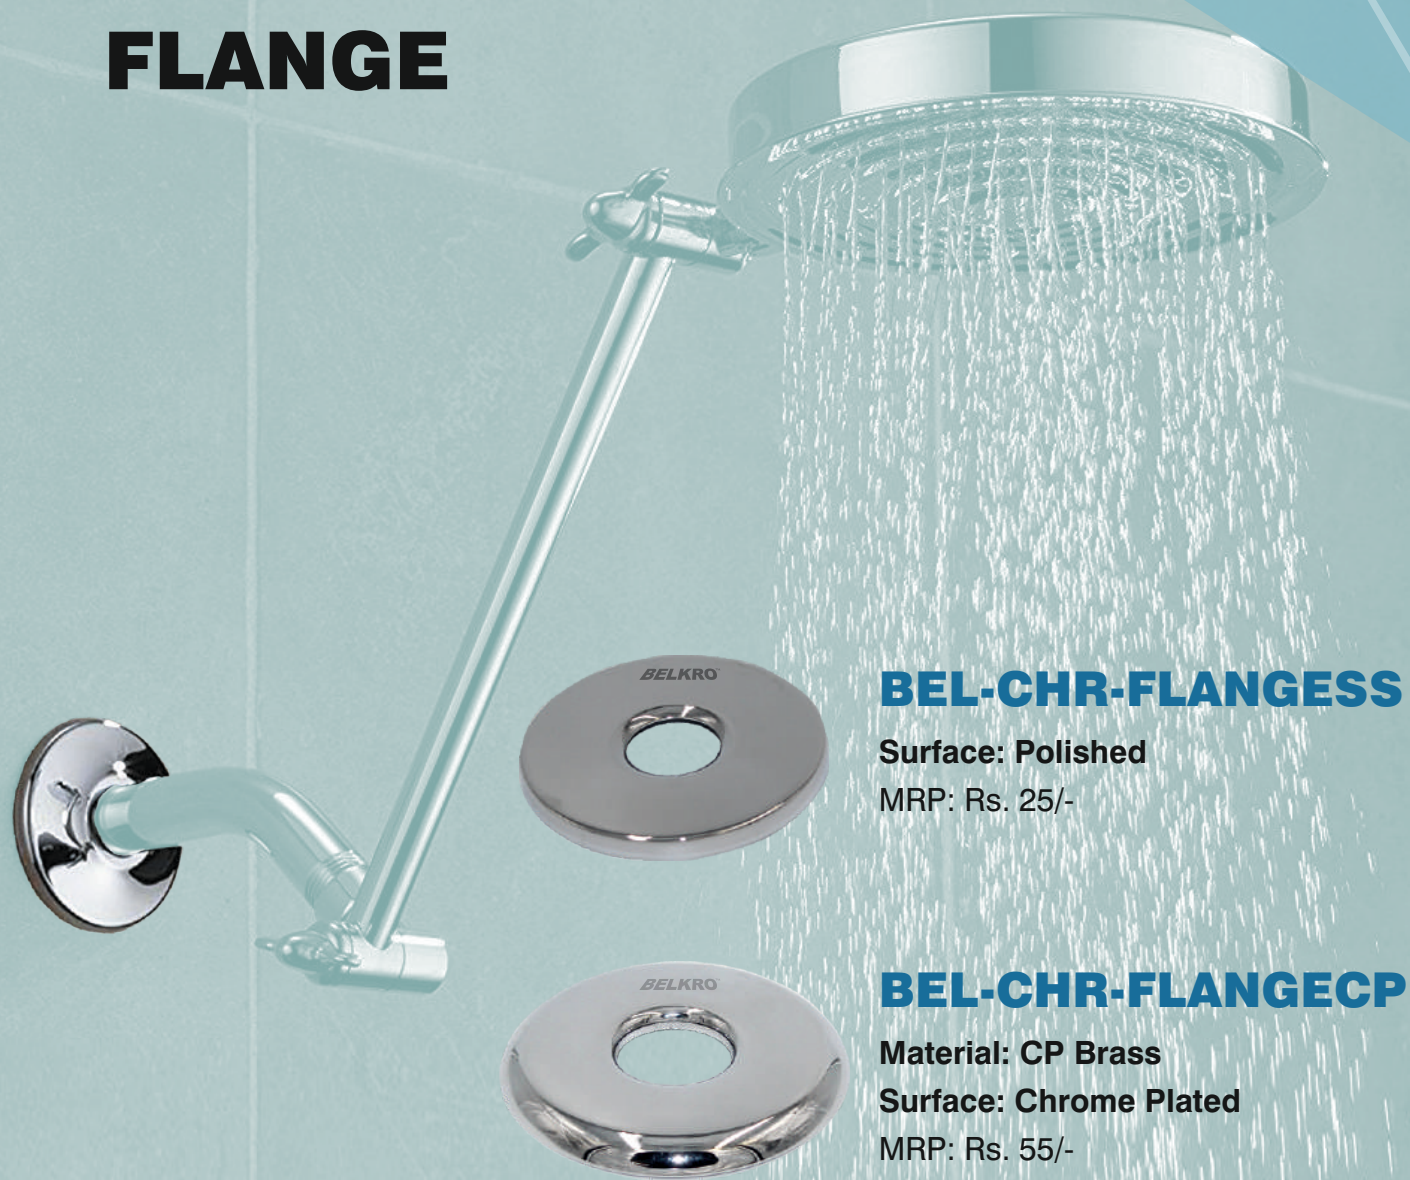

BELKRO BATHROOM ACCESSORIES

FLANGE

BEL-CHR-FLANGESS

Surface: Polished
MRP: Rs. 25/-

BEL-CHR-FLANGECP

Material: CP Brass
Surface: Chrome Plated
MRP: Rs. 55/-

Usage : To give finished look for the bathroom fixtures
Application : Wall, Floor & Ceiling