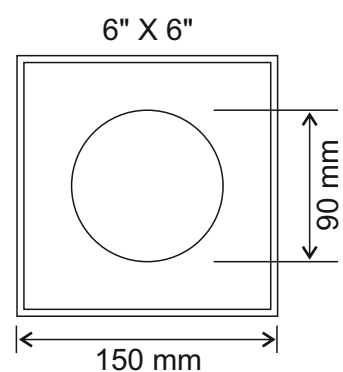

BEL-CHR-RB304D

S.S. 5/8" RACK BOLT SET WITH DESIGNER METAL CAP-304

Usage For: Fixing of Wall Hungs
Strength: Maximum

BELKRO BATHROOM GRATINGS ULTRA SERIES

AISI SS 304

BELKRO[®]

BEL-CHR-ULTRA01

Ultra 01 Bathroom Grating size 5x5"
MRP: Rs. 640/-