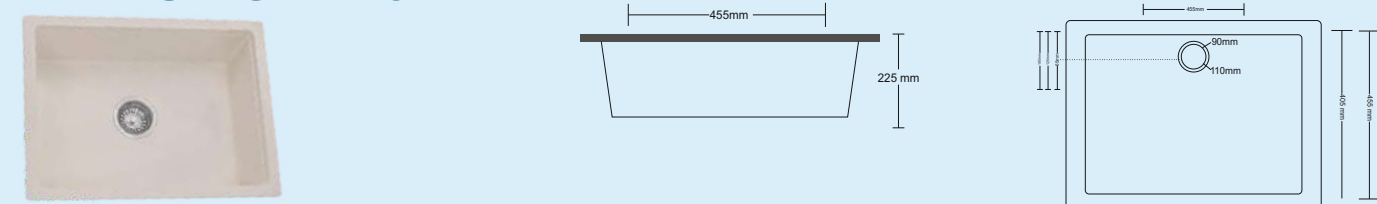

QUARTZ SINGLE Bowl

Product code	Overall size	Weight	Finish	MRP
BEL-QRZ-SINK 01	18" X 16"	7Kg(Approx.)	GRANITE	4670/-
BEL-QRZ-SINK 02	21" X 18"	9.5kg(Approx.)	GRANITE	5050/-
BEL-QRZ-SINK 03	24" X 18"	10.5kg(Approx.)	GRANITE	5200/-
BEL-QRZ-SINK 04	18" X 16"	7kg(Approx.)	MATALLIC	5050/-
BEL-QRZ-SINK 05	21" X 18"	9.5kg(Approx.)	MATALLIC	5450/-
BEL-QRZ-SINK 06	24" X 18"	10.5kg(Approx.)	MATALLIC	5600/-

COLOURS / SHADES

GRANITE SERIES

ROYAL WHITE STONE PEARL STONE SAND STONE RIVER STONE DESERT STONE

MATALLIC SERIES

MILK STONE GALAXY STONE RUBELLITE STONE GRAPHITE STONE WOODY STONE