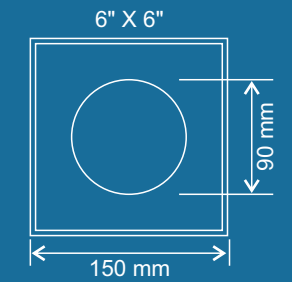

TILE INSERT WITH TRAP

BEL-CHR-ULTRA034T

Ultra 034T Bathroom Grating size 6x6"
MRP: Rs. 1800/-

GLOSSY

BEL-CHR-ULTRA040

Ultra 040 Bathroom Grating size 6x6"
MRP: Rs. 530/-

GLOSSY WITH TRAP

BEL-CHR-ULTRA040T