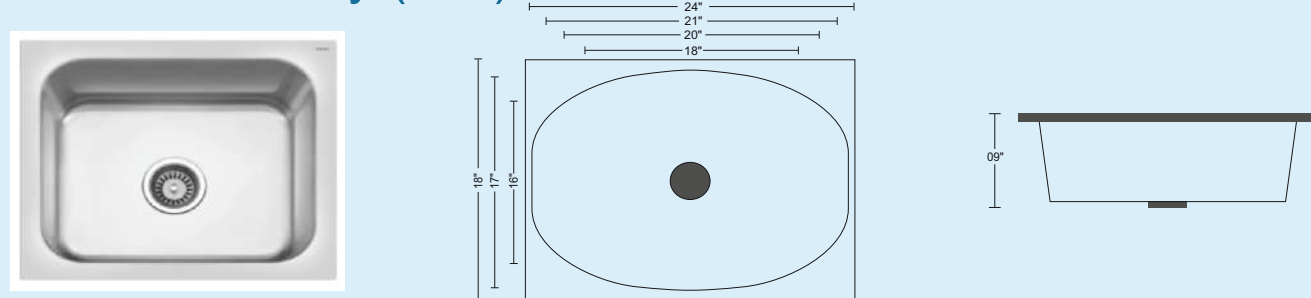

0.8mm Heavy (S.S)304 & 202 Grade Stainless Steel

Product code	Overall size	Bowl size	Finish	MRP S.S 304	MRP S.S 202
BEL - CHR - SINK 09	18" X 16" X 8"	16" X 14"	Glossy	3875/-	1760/-
BEL - CHR - SINK 010	20" X 17" X 8"	18" X 15"	Glossy	4020/-	1950/-
BEL - CHR - SINK 011	21" X 18" X 8"	18" X 15"	Glossy	4125/-	2050/-
BEL - CHR - SINK 012	24" X 18" X 8"	22" X 16"	Glossy	4650/-	2200/-
BEL - CHR - SINK 013	18" X 16" X 8"	16" X 14"	Matt	4000/-	1950/-
BEL - CHR - SINK 014	20" X 17" X 8"	18" X 15"	Matt	4125/-	2100/-
BEL - CHR - SINK 015	21" X 18" X 8"	18" X 15"	Matt	4250/-	2200/-
BEL - CHR - SINK 016	24" X 18" X 8"	22" X 16"	Matt	4790/-	2350/-