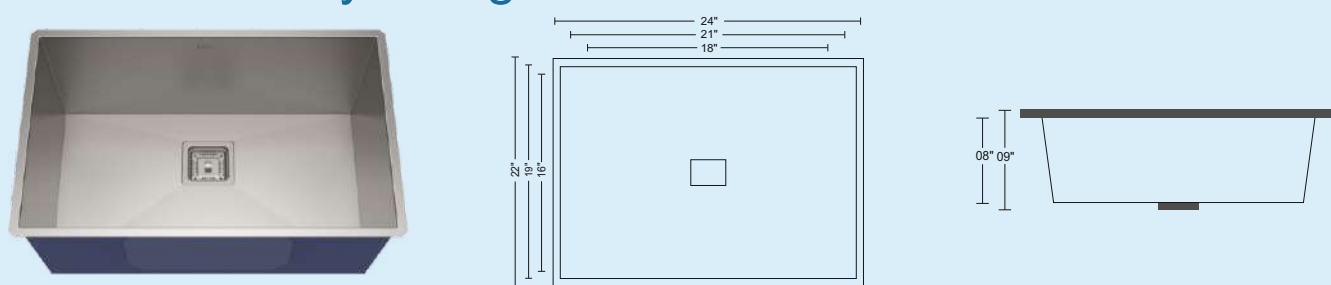

STAINLESS STEEL Kitchen Sink

1mm Extra Heavy Designer 304 Grade Stainless Steel

Product code	Overall size	Bowl size	Finish	MRP
BEL - CHR - DESIGNERSINK01	18" X 16" X 8"	16" X 14"	Glossy	5300/-
BEL - CHR - DESIGNERSINK02	21" X 18" X 8.5"	19" X 16"	Glossy	6000/-
BEL - CHR - DESIGNERSINK03	24" X 18" X 9"	22" X 16"	Glossy	6900/-
BEL - CHR - DESIGNERSINK04	18" X 16" X 8"	16" X 14"	Matt	5450/-
BEL - CHR - DESIGNERSINK05	21" X 18" X 8.5"	19" X 16"	Matt	6100/-
BEL - CHR - DESIGNERSINK06	24" X 18" X 9"	22" X 16"	Matt	7000/-