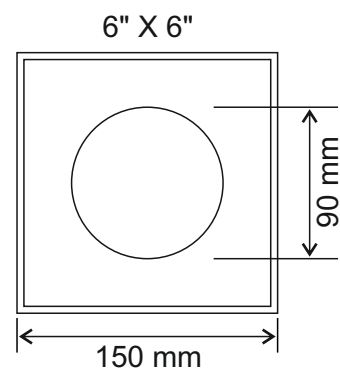

Ultra 024 Bathroom Grating size 6x6"
MRP: Rs. 690/-

BEL-CHR-ULTRA025

Ultra 025 Bathroom Grating size 5x5"
MRP: Rs. 640/-

BEL-CHR-ULTRA026

Ultra 026 Bathroom Grating size 6x6"
MRP: Rs. 690/-

POP-UP

BEL-CHR-ULTRA032