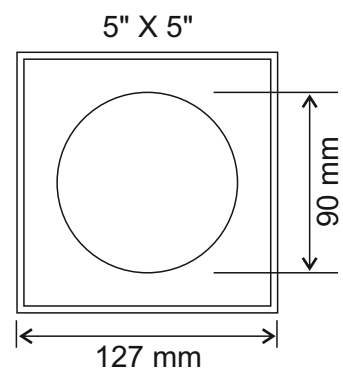

BEL-CHR-RB304D

S.S. 5/8" RACK BOLT SET WITH DESIGNER METAL CAP-304

Usage For: Fixing of Wall Hungs
Strength: Maximum

BELKRO BATHROOM GRATINGS ULTRA SERIES

AISI SS 304

BELKRO[®]

BEL-CHR-ULTRA01

Ultra 01 Bathroom Grating size 5x5"
MRP: Rs. 640/-