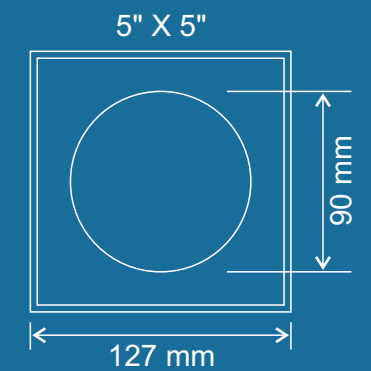

09

prime
GROUP