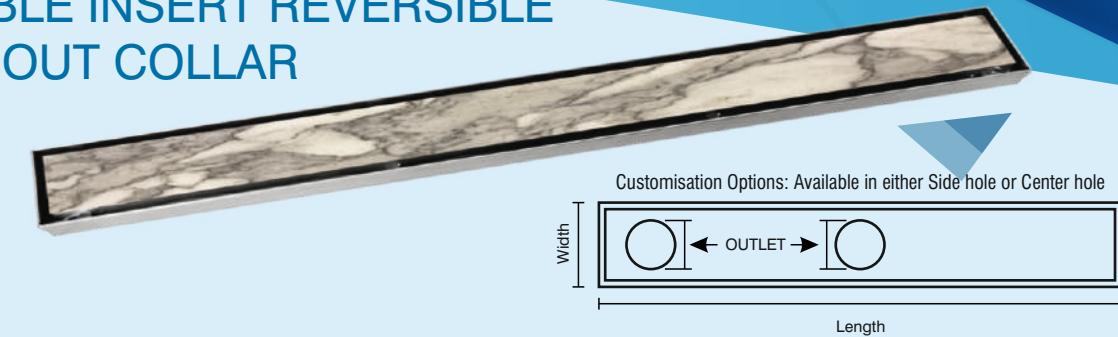

STAINLESS STEEL AISI SS 304
MARBLE INSERT REVERSIBLE
WITHOUT COLLAR

Item Code	Size (Inch)	Length (MM)	Width (MM)	Outlet (MM)	MRP
BEL-CHR-PRO701	2x12	300	50	73.5*35	4550/-
BEL-CHR-PRO702	2x18	450	50	73.5*35	6060/-
BEL-CHR-PRO703	2x24	600	50	73.5*35	7580/-
BEL-CHR-PRO704	2x32	800	50	73.5*35	10330/-
BEL-CHR-PRO705	2x36	900	50	73.5*35	12400/-
BEL-CHR-PRO709	3x12	300	75	73.5*35	4680/-
BEL-CHR-PRO710	3x18	450	75	73.5*35	6205/-
BEL-CHR-PRO711	3x24	600	75	73.5*35	7710/-
BEL-CHR-PRO712	3x32	800	75	73.5*35	10465/-
BEL-CHR-PRO713	3x36	900	75	73.5*35	12535/-
BEL-CHR-PRO717	4x12	300	100	64.5	4830/-
BEL-CHR-PRO718	4x18	450	100	64.5	6415/-
BEL-CHR-PRO719	4x24	600	100	64.5	7855/-
BEL-CHR-PRO720	4x32	800	100	64.5	10670/-
BEL-CHR-PRO721	4x36	900	100	64.5	12665/-