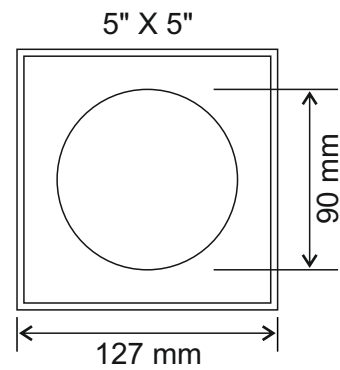

BEL-CHR-ULTRA025

Ultra 025 Bathroom Grating size 5x5"
MRP: Rs. 640/-

BEL-CHR-ULTRA026

Ultra 026 Bathroom Grating size 6x6"
MRP: Rs. 690/-