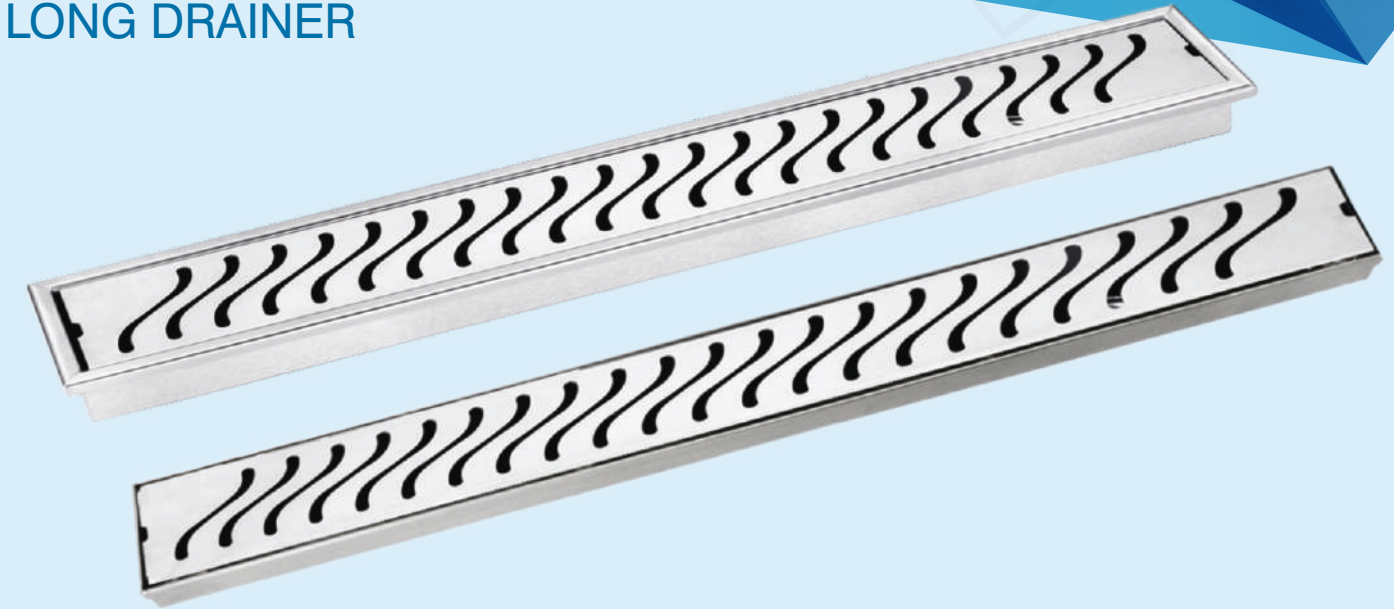

**STAINLESS STEEL
AISI SS 304
LONG DRAINER**

Item Code	Size (Inch)	Length (MM)	Width (MM)	Outlet (MM)	MRP
BEL-CHR-PRO309	3x12	300	75	73.5*35	3175/-
BEL-CHR-PRO310	3x18	450	75	73.5*35	4520/-
BEL-CHR-PRO311	3x24	600	75	73.5*35	5510/-
BEL-CHR-PRO312	3x32	800	75	73.5*35	7850/-
BEL-CHR-PRO313	3x36	900	75	73.5*35	8330/-
BEL-CHR-PRO317	4x12	300	100	64.5	3440/-
BEL-CHR-PRO318	4x18	450	100	64.5	4760/-
BEL-CHR-PRO319	4x24	600	100	64.5	5855/-
BEL-CHR-PRO320	4x32	800	100	64.5	8405/-
BEL-CHR-PRO321	4x36	900	100	64.5	9090/-

AVAILABLE IN 3 COLOURS

- **GOLD**
- **ROSE GOLD**
- **MATT BLACK**

- All 3" width sizes with length are available without collar.
- All 4" width sizes with length are available in collar